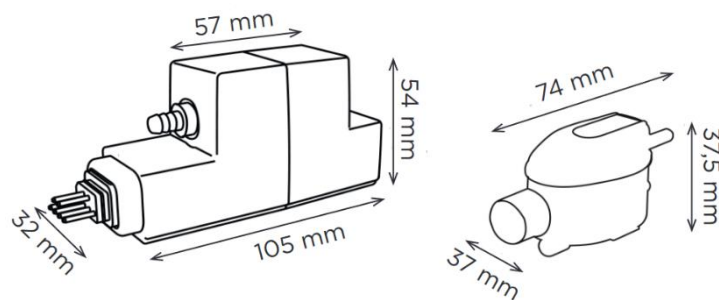

# SANICONDENS® Clim Mini S

SANICONDENS® Clim mini is an air conditioner condensate lift pump. Its small size enables it to fit easily into a wall-mounted air conditioner.

SANICONDENS® Clim mini operates discreetly without noise disturbance.

## TECHNICAL CHARACTERISTICS

Discharge	6 mm
Motor	22 Watts / 0.52A
Voltage	220-240 V / 50 Hz
Working Water Temp	35°C
Product Weight	0.5 kg's
Overall Measurements	104 x 49.4 x 28 mm
Inlet Pipe Work	16mm
IP Rating	IP20
Maximum flow rate	9 l/h (+-15%)
Max discharge height	6 m (recommended)

Max recommended height : 6m

## WHY CHOOSE THIS PRODUCT

Quiet design - sound level at 1m = 21 dB

Max flow rate 9 L/h +/- 15%

Maximum recommended head 6m

Thermal protection - Trips at 130°C and automatically resets

Product Reference: CLIMMINI3