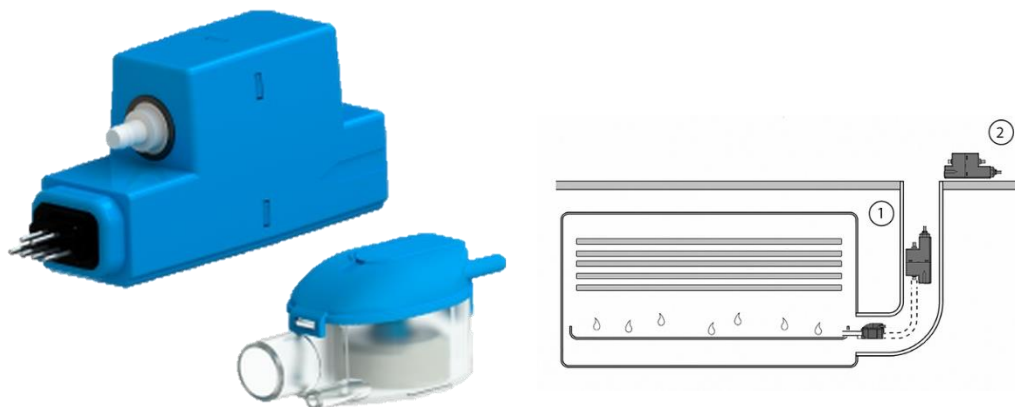

# SANICONDENS® Clim Mini S

SANICONDENS® Clim mini is an air conditioner condensate lift pump. Its small size enables it to fit easily into a wall-mounted air conditioner.

SANICONDENS® Clim mini operates discreetly without noise disturbance.

## TECHNICAL CHARACTERISTICS

Discharge	6 mm
Motor	22 Watts / 0.52A
Voltage	220-240 V / 50 Hz
Working Water Temp	35°C
Product Weight	0.5 kg's
Overall Measurements	104 x 49.4 x 28 mm
Inlet Pipe Work	16mm
IP Rating	IP20
Maximum flow rate	9 l/h (+-15%)
Max discharge height	6 m (recommended)

## WHY CHOOSE THIS PRODUCT

Quiet design - sound level at 1m = 21 dB

Max flow rate 9 L/h +/- 15%

Maximum recommended head 6m

Thermal protection - Trips at 130°C and automatically resets

Product Reference: CLIMMINI3