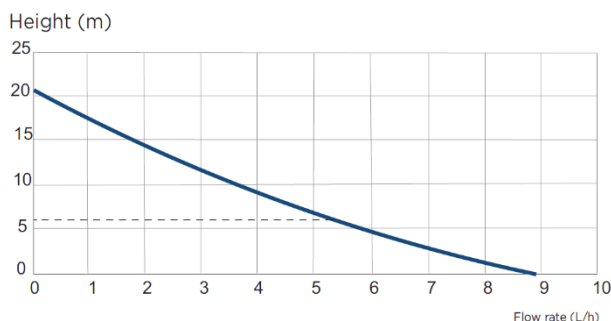

# SANICONDENS® Clim Mini S

SANICONDENS® Clim mini is an air conditioner condensate lift pump. Its small size enables it to fit easily into a wall-mounted air conditioner.

SANICONDENS® Clim mini operates discreetly without noise disturbance.

## TECHNICAL CHARACTERISTICS

Discharge	6 mm
Motor	22 Watts / 0.52A
Voltage	220-240 V / 50 Hz
Working Water Temp	35°C
Product Weight	0.5 kg's
Overall Measurements	104 x 49.4 x 28 mm
Inlet Pipe Work	16mm
IP Rating	IP20
Maximum flow rate	9 l/h (+-15%)
Max discharge height	6 m (recommended)

Max recommended height : 6m

## WHY CHOOSE THIS PRODUCT

Quiet design - sound level at 1m = 21 dB

Max flow rate 9 L/h +/- 15%

Maximum recommended head 6m

Thermal protection - Trips at 130°C and automatically resets

Product Reference: CLIMMINI3