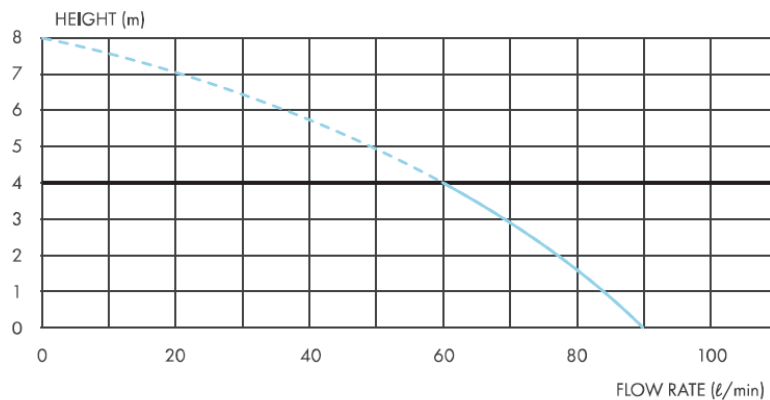

WHY CHOOSE THIS PRODUCT

Quiet technology

Suitable for toilet only, lets you install a bathroom anywhere.

22-40mm discharge is discreet