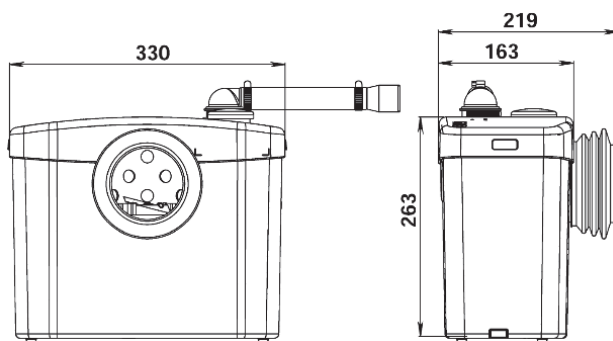

TECHNICAL CHARACTERISTICS

Discharge	22 - 40mm
Motor	400 Watts / 2.3A
Voltage	220-240 V / 50 Hz
Working Water Temp	35° C
Product Weight	5.7kg's
Overall Measurements	330 x 263 x 163 mm
WC Inlet Pipe Work	100mm
IP Rating	IP44
Maximum flow rate	90 L/min
Max discharge height	4 m

WHY CHOOSE THIS PRODUCT

Quiet technology

Suitable for toilet only, lets you install a bathroom anywhere.

22-40mm discharge is discreet

TOILET

SANIFLO®

A: Discharge

B: Toilet connection